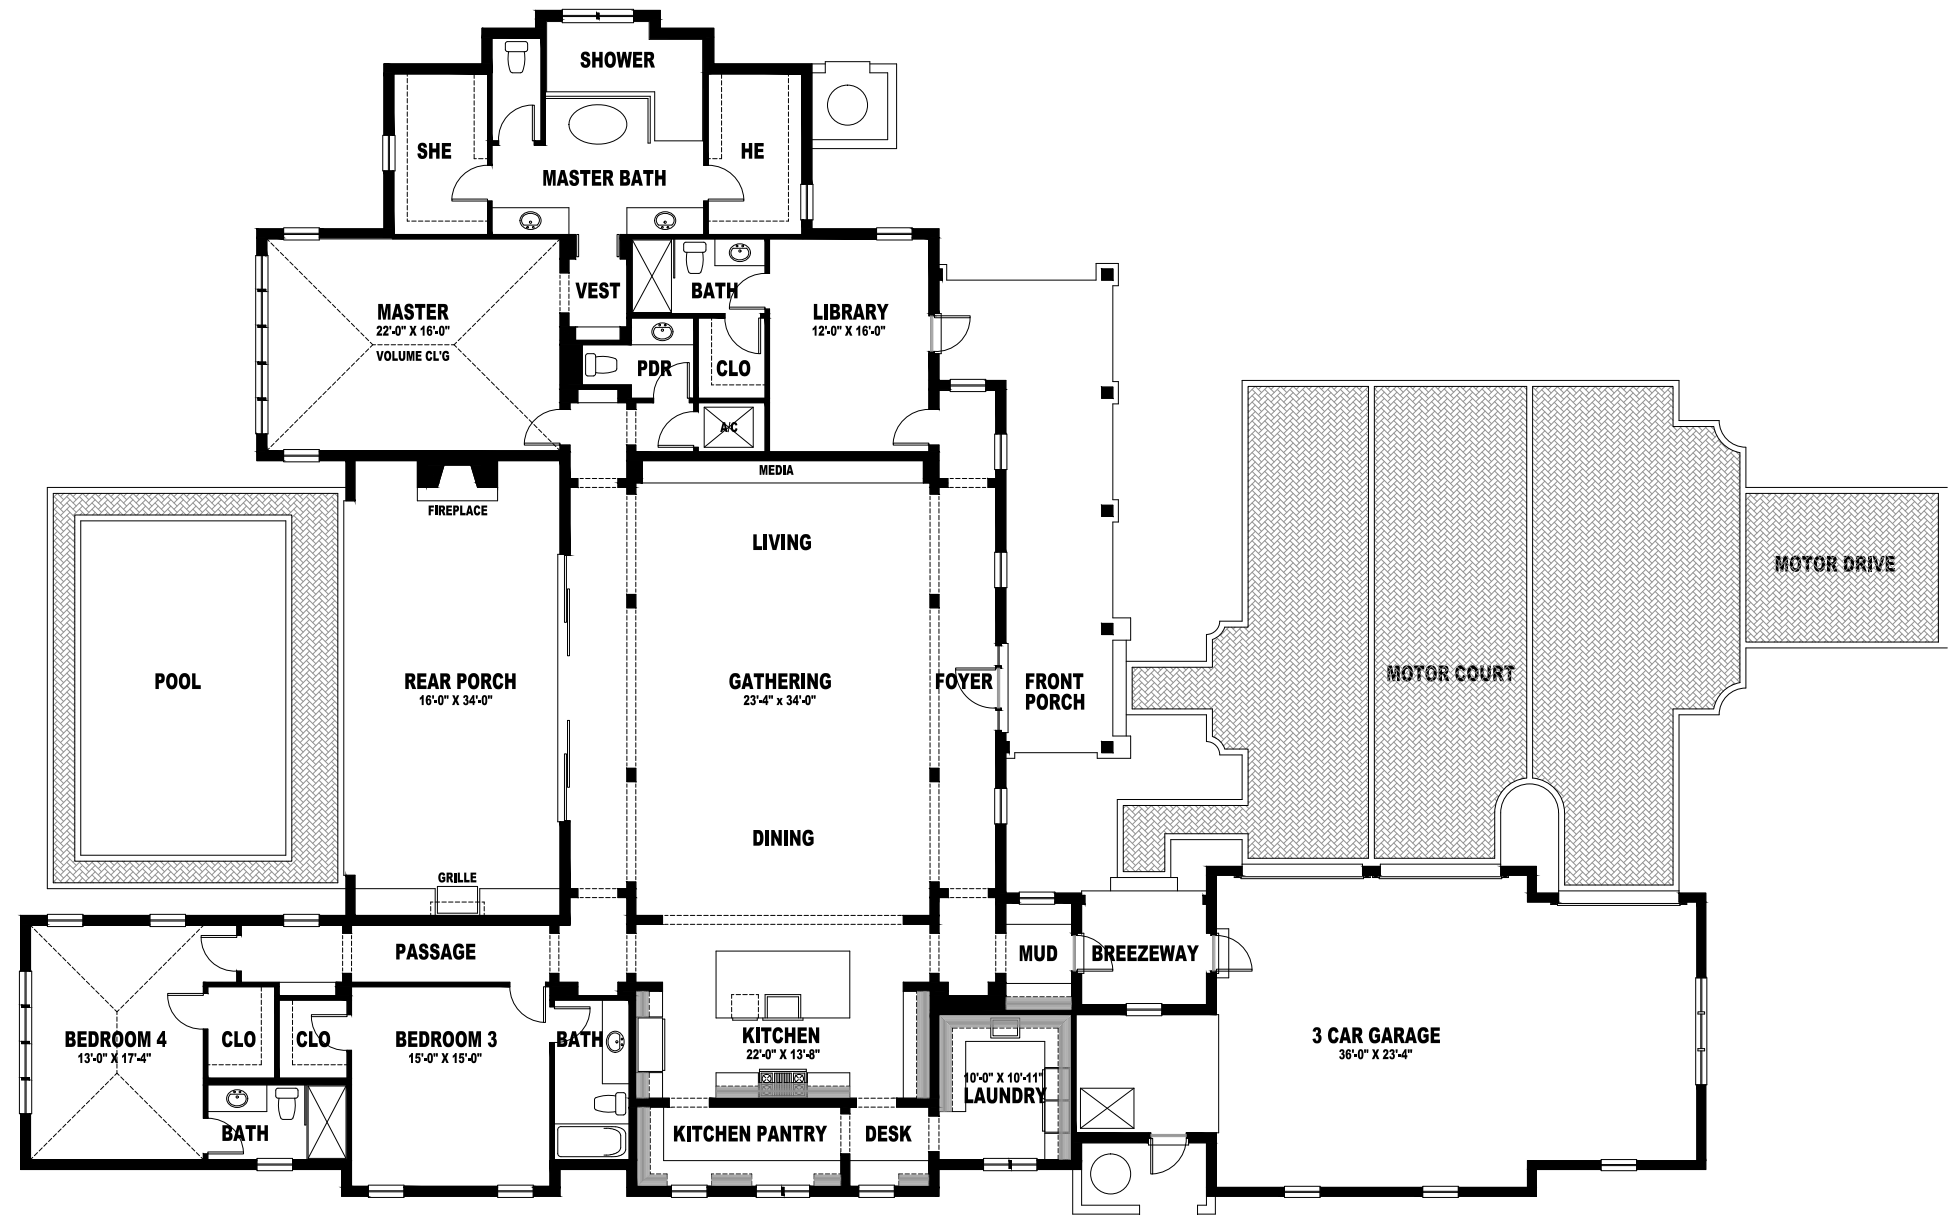

Isleworth

THE VINCENT

BY

GOEHRING & MORGAN

THE VINCENT

BEDROOMS 3
 FULL BATHROOMS 3
 HALF BATHROOMS 1
 TOTAL AC SQ FT 4,101
 LOT SIZE 0.26 ACRE
 VIEWS GARDEN
 ARCHITECT GARY HANCOCK,
 WINTER PARK
 DESIGN

MAIN LEVEL