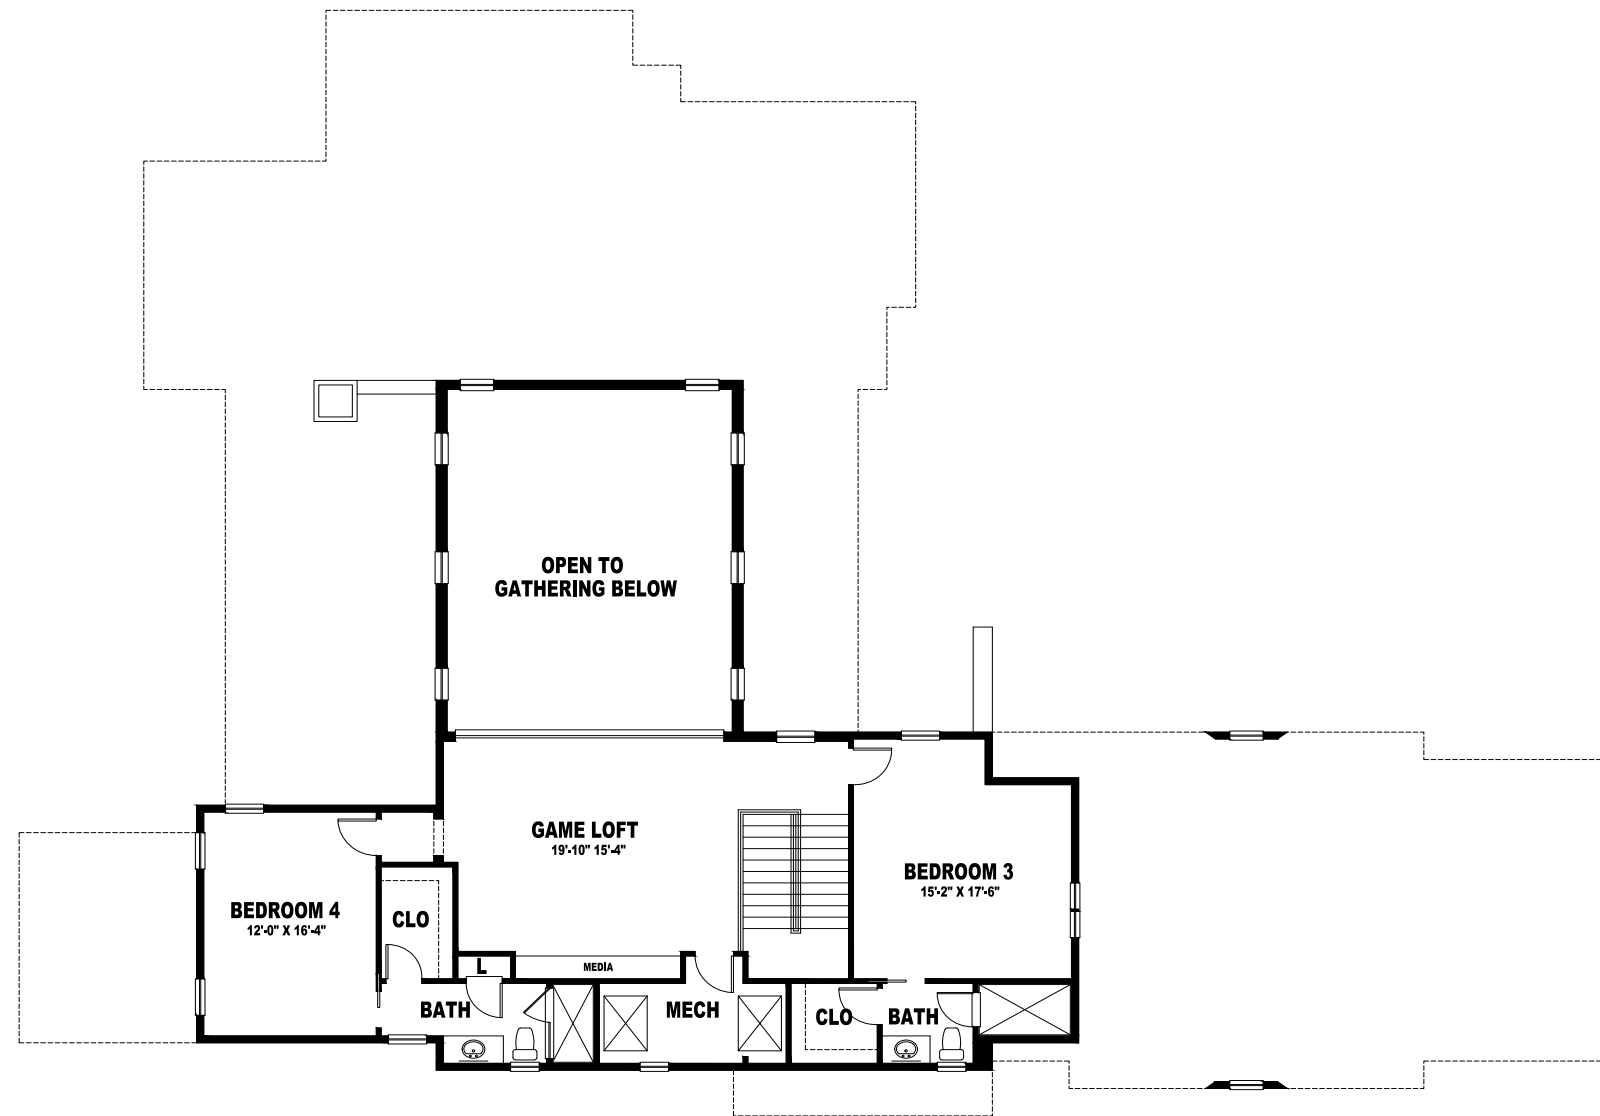

Isleworth

—
THE GEORGIA

BY

GOEHRING & MORGAN

THE GEORGIA

BEDROOMS	4
FULL BATHROOMS	4
HALF BATHROOMS	2
TOTAL AC SQ FT	4,505
LOT SIZE	0.26 ACRE
VIEWS	GARDEN
ARCHITECT	GARY HANCOCK, WINTER PARK DESIGN

MAIN LEVEL

THE GEORGIA, cont.

BEDROOMS 4
FULL BATHROOMS 4
HALF BATHROOMS 2
TOTAL AC SQ FT 4,505
LOT SIZE 0.26 ACRE
VIEWS GARDEN
ARCHITECT GARY HANCOCK,
WINTER PARK
DESIGN

UPPER LEVEL