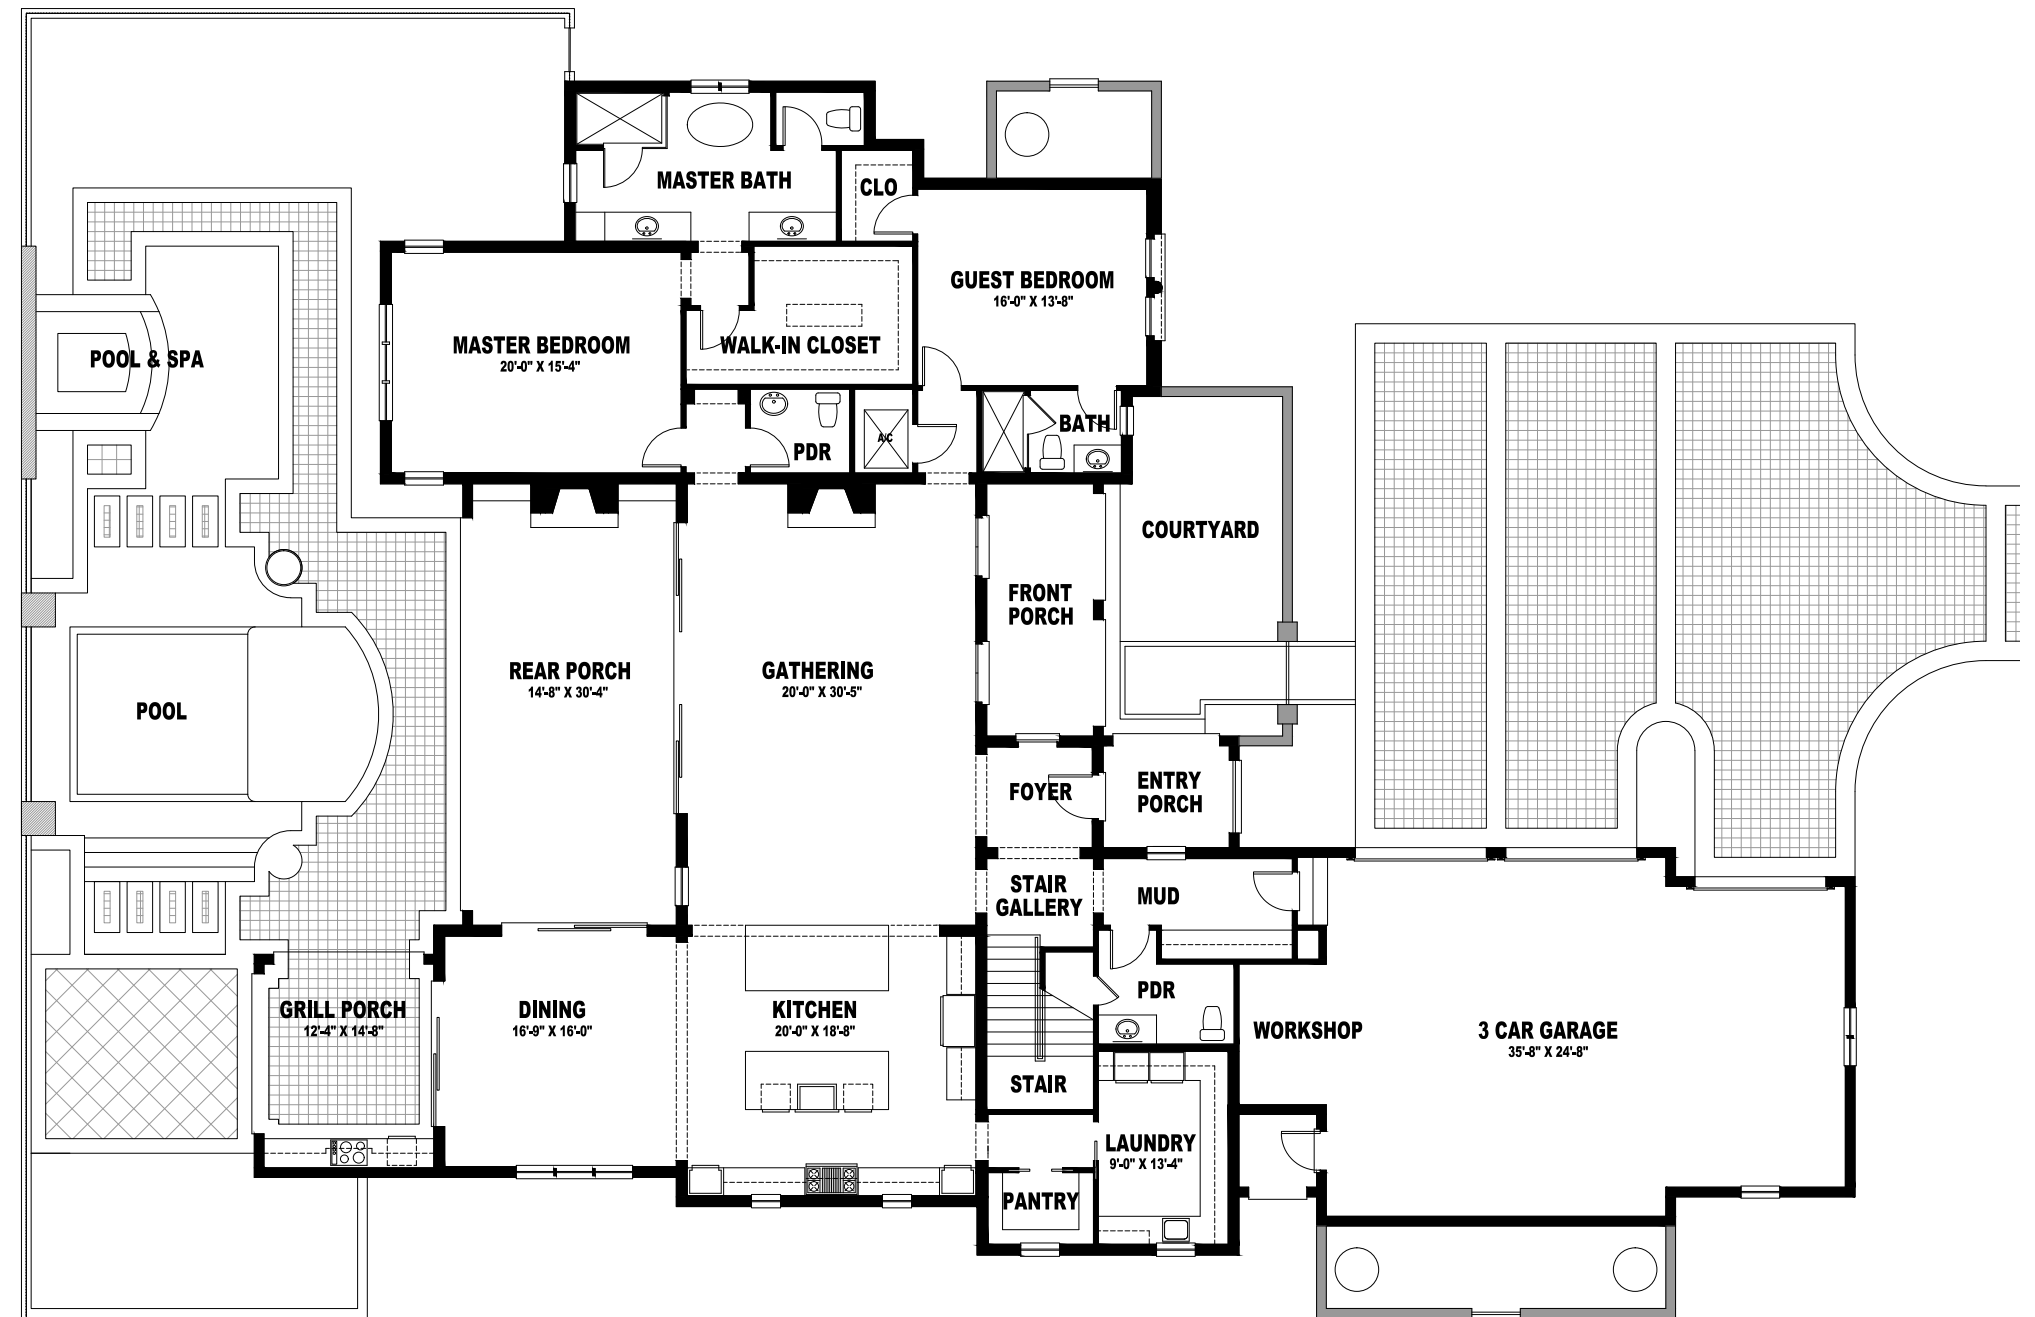

Isleworth

—
THE GEORGIA

BY

GOEHRING & MORGAN

THE GEORGIA

BEDROOMS	4
FULL BATHROOMS	4
HALF BATHROOMS	2
TOTAL AC SQ FT	4,505
LOT SIZE	0.26 ACRE
VIEWS	GARDEN
ARCHITECT	GARY HANCOCK, WINTER PARK DESIGN

MAIN LEVEL

THE GEORGIA, cont.

BEDROOMS 4
FULL BATHROOMS 4
HALF BATHROOMS 2
TOTAL AC SQ FT 4,505
LOT SIZE 0.26 ACRE
VIEWS GARDEN
ARCHITECT GARY HANCOCK,
WINTER PARK
DESIGN

UPPER LEVEL